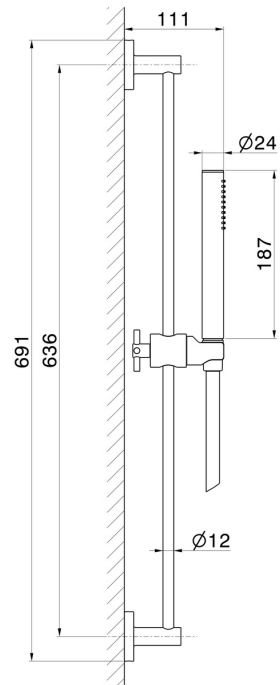

70856.01.093

Complete shower set, with brass hand shower, L=150 cm flexible - finish Matt Black

FEATURES

Material	Brass
Technology	Save Water
Installation	Wall mounted
Water mixing	Mechanical

TECHNICAL DRAWING

70856.01.093

Complete shower set, with brass hand shower, L=150 cm flexible - finish Matt Black

AVAILABLE FINISHES

01.093

Matt Black

21.018

finish Chrome

47.083

finish Groove Bronze

58.061

finish PVD Copper Bronze

58.063

finish PVD Gun Metal

59.098

finish PVD Brushed Pale Gold

61.020