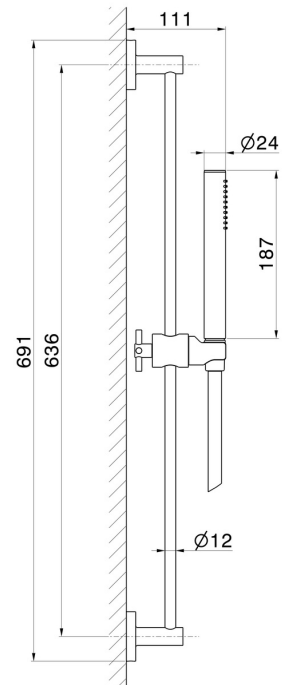

70856.21.018

Complete shower set, with brass hand shower, L=150 cm flexible - finish Chrome

FEATURES

Material	Brass
Technology	Save Water
Installation	Wall mounted
Water mixing	Mechanical

TECHNICAL DRAWING

70856.21.018

Complete shower set, with brass hand shower, L=150 cm flexible - finish Chrome

AVAILABLE FINISHES

21.018

Chrome

01.093

finish Matt Black

47.083

finish Groove Bronze

58.061

finish PVD Copper Bronze

58.063

finish PVD Gun Metal

59.098

finish PVD Brushed Pale Gold

61.020