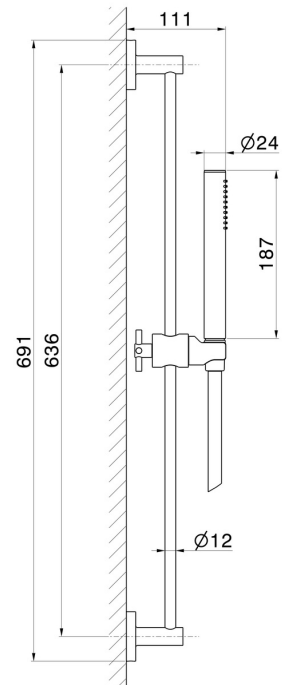

70856.47.083

Complete shower set, with brass hand shower, L=150 cm flexible - finish Groove Bronze

Groove Bronze

FEATURES

Material
Technology
Installation
Water mixing

Brass
Save Water
Wall mounted
Mechanical

TECHNICAL DRAWING

70856.47.083

Complete shower set, with brass hand shower, L=150 cm flexible - finish Groove Bronze

AVAILABLE FINISHES

47.083

Groove Bronze

01.093

finish Matt Black

21.018

finish Chrome

58.061

finish PVD Copper Bronze

58.063

finish PVD Gun Metal

59.098

finish PVD Brushed Pale Gold