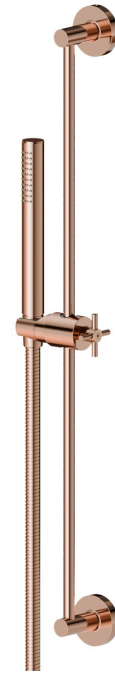

70856.58.061

Complete shower set, with brass hand shower, L=150 cm flexible - finish PVD Copper Bronze

PVD Copper Bronze

FEATURES

Material	Brass
Technology	Save Water
Installation	Wall mounted
Water mixing	Mechanical

TECHNICAL DRAWING

70856.58.061

Complete shower set, with brass hand shower, L=150 cm flexible - finish PVD Copper Bronze

AVAILABLE FINISHES

58.061

PVD Copper Bronze

01.093

finish Matt Black

21.018

finish Chrome

47.083

finish Groove Bronze

58.063

finish PVD Gun Metal

59.098

finish PVD Brushed Pale Gold

61.020

finish PVD Glossy Gold