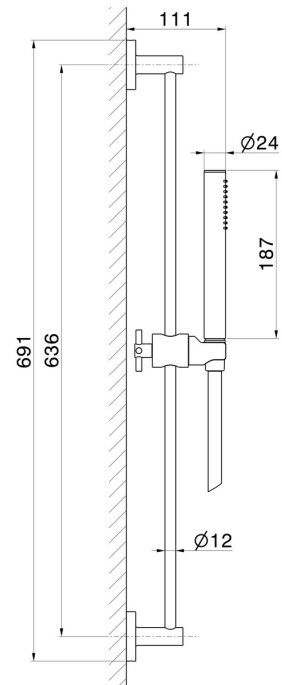

70856.58.061

Complete shower set, with brass hand shower, L=150 cm flexible - finish PVD Copper Bronze

PVD Copper Bronze

FEATURES

Material	Brass
Technology	Save Water
Installation	Wall mounted
Water mixing	Mechanical

TECHNICAL DRAWING

70856.58.061

Complete shower set, with brass hand shower, L=150 cm flexible - finish PVD Copper Bronze

AVAILABLE FINISHES

58.061

PVD Copper Bronze

01.093

finish Matt Black

21.018

finish Chrome

47.083

finish Groove Bronze

58.063

finish PVD Gun Metal

59.098

finish PVD Brushed Pale Gold