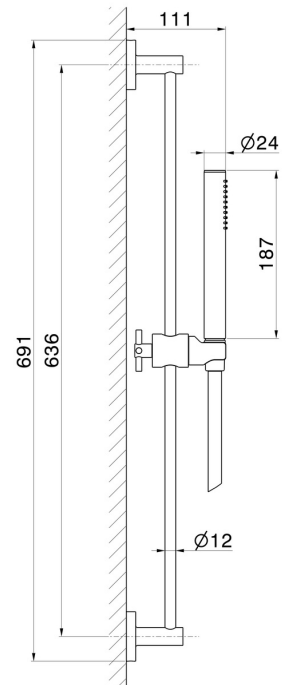

70856.58.063

Complete shower set, with brass hand shower, L=150 cm flexible - finish PVD Gun Metal

PVD Gun Metal

FEATURES

Material
Technology
Installation
Water mixing

Brass
Save Water
Wall mounted
Mechanical

TECHNICAL DRAWING

70856.58.063

Complete shower set, with brass hand shower, L=150 cm flexible - finish PVD Gun Metal

AVAILABLE FINISHES

58.063

PVD Gun Metal

01.093

finish Matt Black

21.018

finish Chrome

47.083

finish Groove Bronze

58.061

finish PVD Copper Bronze

59.098

finish PVD Brushed Pale Gold