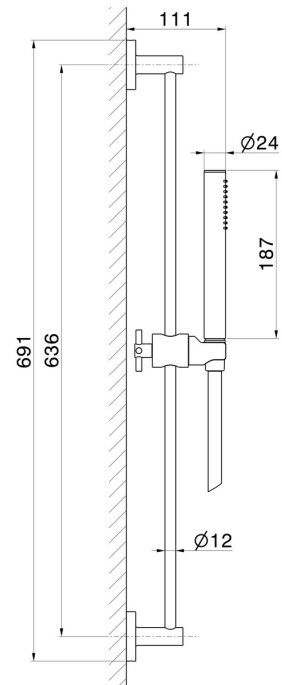

## 70856.59.098

Complete shower set, with brass hand shower, L=150 cm flexible - finish PVD Brushed Pale Gold

PVD Brushed Pale Gold

### TECHNICAL DRAWING

---

**70856.59.098**

Complete shower set, with brass hand shower, L=150 cm flexible - finish PVD Brushed Pale Gold