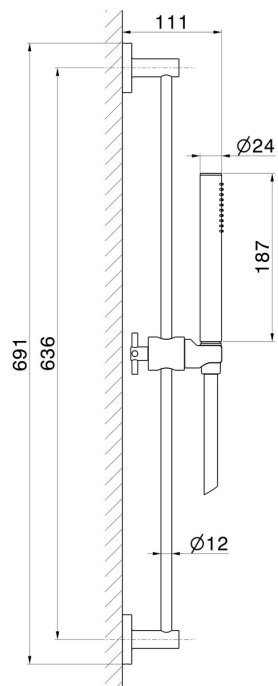

## 70856.61.020

Complete shower set, with brass hand shower, L=150 cm flexible - finish PVD Glossy Gold

### TECHNICAL DRAWING

---

**70856.61.020**

Complete shower set, with brass hand shower, L=150 cm flexible - finish PVD Glossy Gold