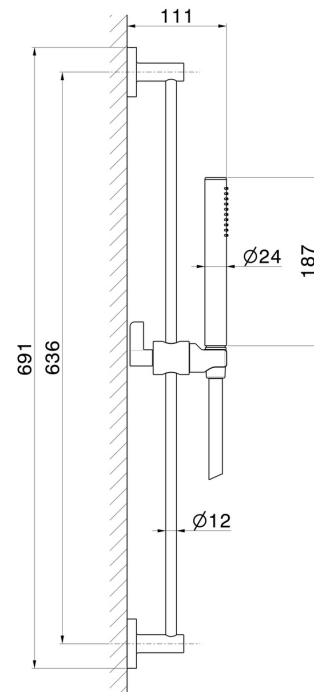

71056.01.093

Complete shower set, with brass hand shower, L=150 cm flexible - finish Matt Black

FEATURES

| | |
|--------------|---------------------|
| Material | Brass |
| Technology | Save Water |
| Installation | Wall mounted |
| Water mixing | Mechanical |

TECHNICAL DRAWING

71056.01.093

Complete shower set, with brass hand shower, L=150 cm flexible - finish Matt Black

AVAILABLE FINISHES

01.093

Matt Black

21.018

finish Chrome

47.083

finish Groove Bronze

58.061

finish PVD Copper Bronze

58.063

finish PVD Gun Metal

59.098

finish PVD Brushed Pale Gold