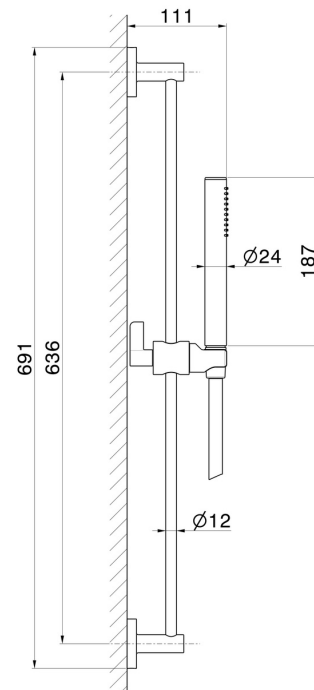

71056.21.018

Complete shower set, with brass hand shower, L=150 cm flexible - finish Chrome

FEATURES

Material	Brass
Technology	Save Water
Installation	Wall mounted
Water mixing	Mechanical

TECHNICAL DRAWING

71056.21.018

Complete shower set, with brass hand shower, L=150 cm flexible - finish Chrome

AVAILABLE FINISHES

21.018

Chrome

01.093

finish Matt Black

47.083