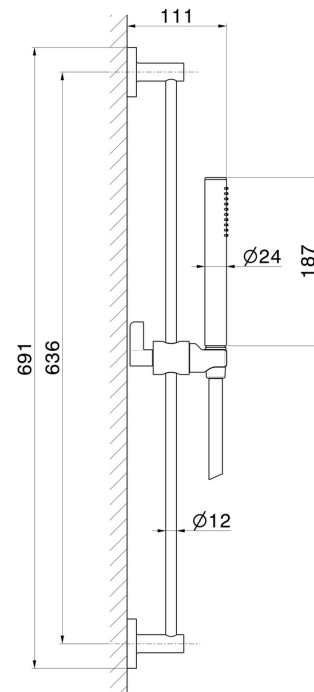

71056.47.083

Complete shower set, with brass hand shower, L=150 cm flexible - finish Groove Bronze

Groove Bronze

FEATURES

Material	Brass
Technology	Save Water
Installation	Wall mounted
Water mixing	Mechanical

TECHNICAL DRAWING

71056.47.083

Complete shower set, with brass hand shower, L=150 cm flexible - finish Groove Bronze

AVAILABLE FINISHES

47.083

Groove Bronze

01.093

finish Matt Black

21.018

finish Chrome

58.061

finish PVD Copper Bronze

58.063

finish PVD Gun Metal

59.098

finish PVD Brushed Pale Gold