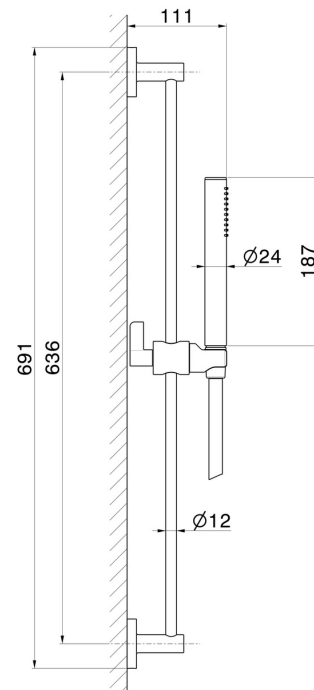

71056.58.061

Complete shower set, with brass hand shower, L=150 cm flexible - finish PVD Copper Bronze

PVD Copper Bronze

FEATURES

Material	Brass
Technology	Save Water
Installation	Wall mounted
Water mixing	Mechanical

TECHNICAL DRAWING

71056.58.061

Complete shower set, with brass hand shower, L=150 cm flexible - finish PVD Copper Bronze

AVAILABLE FINISHES

58.061

PVD Copper Bronze

01.093

finish Matt Black