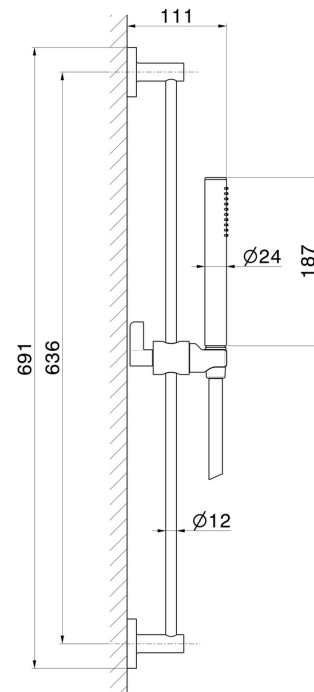

## 71056.58.063

Complete shower set, with brass hand shower, L=150 cm flexible - finish PVD Gun Metal

PVD Gun Metal

### FEATURES

---

Material	<b>Brass</b>
Technology	<b>Save Water</b>
Installation	<b>Wall mounted</b>
Water mixing	<b>Mechanical</b>

### TECHNICAL DRAWING

---

**71056.58.063**

Complete shower set, with brass hand shower, L=150 cm flexible - finish PVD Gun Metal