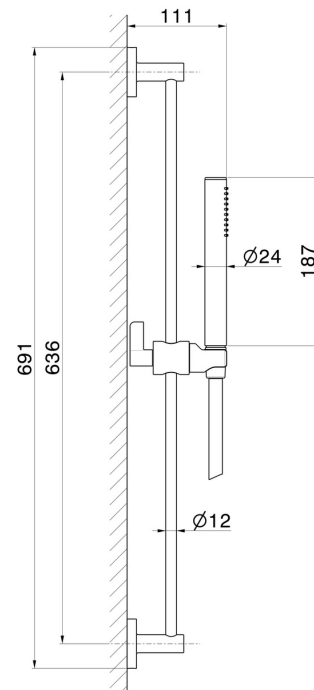

71056.59.098

Complete shower set, with brass hand shower, L=150 cm flexible - finish PVD Brushed Pale Gold

PVD Brushed Pale Gold

FEATURES

Material	Brass
Technology	Save Water
Installation	Wall mounted
Water mixing	Mechanical

TECHNICAL DRAWING

71056.59.098

Complete shower set, with brass hand shower, L=150 cm flexible - finish PVD Brushed Pale Gold

AVAILABLE FINISHES

59.098

PVD Brushed Pale Gold

01.093

finish Matt Black

21.018

finish Chrome

47.083

finish Groove Bronze

58.061

finish PVD Copper Bronze

58.063

finish PVD Gun Metal