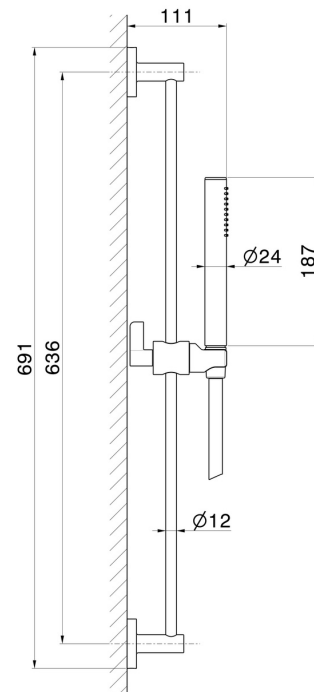

71156.01.093

Complete shower set, with brass hand shower, L=150 cm flexible. LUXURY - finish Matt Black

FEATURES

Material	Brass
Technology	Save Water
Installation	Wall mounted
Water mixing	Mechanical

TECHNICAL DRAWING

71156.01.093

Complete shower set, with brass hand shower, L=150 cm flexible. LUXURY - finish Matt Black

AVAILABLE FINISHES

01.093

Matt Black

21.018

finish Chrome

47.083