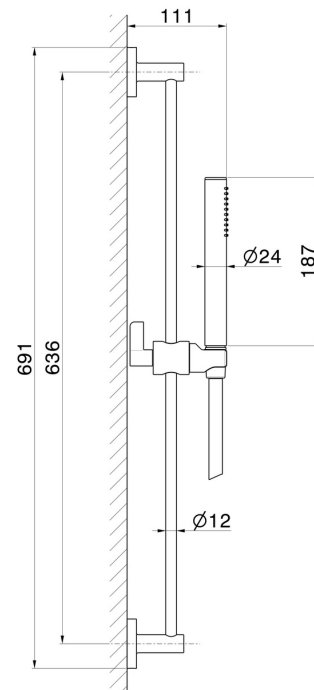

71156.21.018

Complete shower set, with brass hand shower, L=150 cm flexible. LUXURY - finish Chrome

Chrome

FEATURES

Material
Technology
Installation
Water mixing

Brass
Save Water
Wall mounted
Mechanical

TECHNICAL DRAWING

71156.21.018

Complete shower set, with brass hand shower, L=150 cm flexible. LUXURY - finish Chrome

AVAILABLE FINISHES

21.018

Chrome

01.093

finish Matt Black

47.083