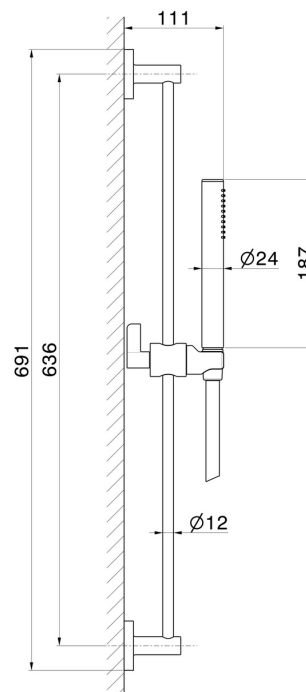

## 71156.47.083

Complete shower set, with brass hand shower, L=150 cm flexible. LUXURY - finish Groove Bronze

Groove Bronze

### TECHNICAL DRAWING

---

**71156.47.083**

Complete shower set, with brass hand shower, L=150 cm flexible. LUXURY - finish Groove Bronze