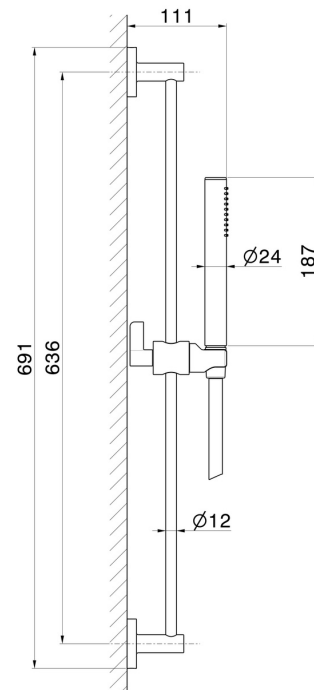

71156.58.061

Complete shower set, with brass hand shower, L=150 cm flexible. LUXURY - finish PVD Copper Bronze

PVD Copper Bronze

FEATURES

Material	Brass
Technology	Save Water
Installation	Wall mounted
Water mixing	Mechanical

TECHNICAL DRAWING

71156.58.061

Complete shower set, with brass hand shower, L=150 cm flexible. LUXURY - finish PVD Copper Bronze

AVAILABLE FINISHES

58.061

PVD Copper Bronze

01.093

finish Matt Black