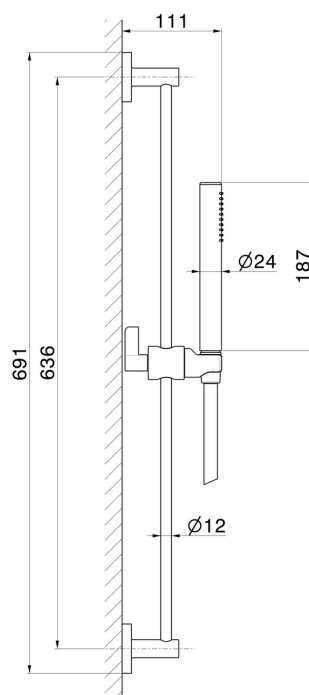

71156.58.063

Complete shower set, with brass hand shower, L=150 cm flexible. LUXURY - finish PVD Gun Metal

FEATURES

Material	Brass
Technology	Save Water
Installation	Wall mounted
Water mixing	Mechanical

TECHNICAL DRAWING

71156.58.063

Complete shower set, with brass hand shower, L=150 cm flexible. LUXURY - finish PVD Gun Metal

AVAILABLE FINISHES

58.063

PVD Gun Metal

01.093

finish Matt Black

21.018