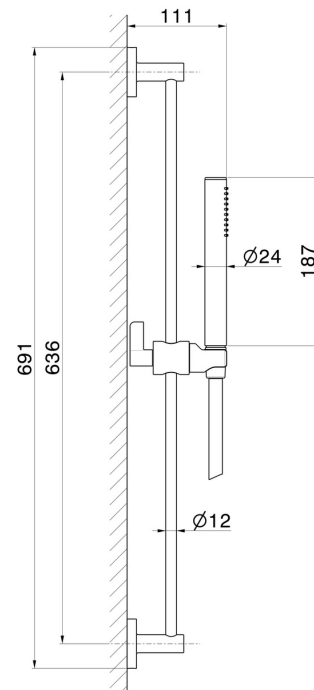

71156.59.098

Complete shower set, with brass hand shower, L=150 cm flexible. LUXURY - finish PVD Brushed Pale Gold

PVD Brushed Pale Gold

FEATURES

Material	Brass
Technology	Save Water
Installation	Wall mounted
Water mixing	Mechanical

TECHNICAL DRAWING

71156.59.098

Complete shower set, with brass hand shower, L=150 cm flexible. LUXURY - finish PVD Brushed Pale Gold

AVAILABLE FINISHES

59.098

PVD Brushed Pale Gold

01.093

finish Matt Black

21.018

finish Chrome

47.083

finish Groove Bronze

58.061

finish PVD Copper Bronze

58.063

finish PVD Gun Metal