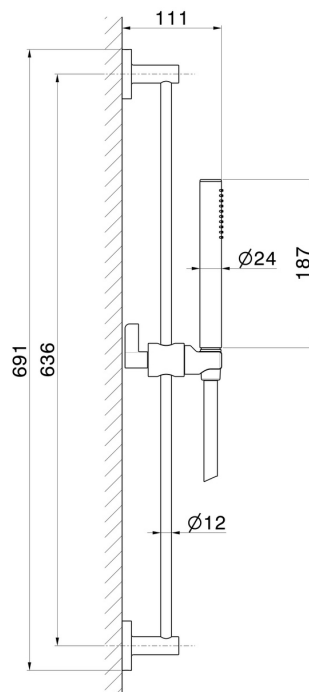

71156.61.020

Complete shower set, with brass hand shower, L=150 cm flexible. LUXURY - finish PVD Glossy Gold

FEATURES

Material	Brass
Technology	Save Water
Installation	Wall mounted
Water mixing	Mechanical

TECHNICAL DRAWING

71156.61.020

Complete shower set, with brass hand shower, L=150 cm flexible. LUXURY - finish PVD Glossy Gold

AVAILABLE FINISHES

61.020

PVD Glossy Gold

01.093

finish Matt Black

21.018

finish Chrome

47.083

finish Groove Bronze

58.061

finish PVD Copper Bronze

58.063

finish PVD Gun Metal

59.098

finish PVD Brushed Pale Gold