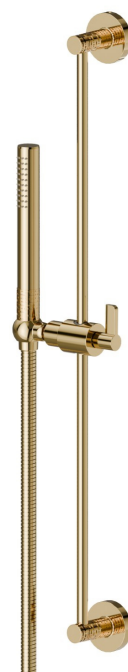

71156.61.020

Complete shower set, with brass hand shower, L=150 cm flexible. LUXURY - finish PVD Glossy Gold

FEATURES

Material	Brass
Technology	Save Water
Installation	Wall mounted
Water mixing	Mechanical

TECHNICAL DRAWING

71156.61.020

Complete shower set, with brass hand shower, L=150 cm flexible. LUXURY - finish PVD Glossy Gold

AVAILABLE FINISHES

61.020

PVD Glossy Gold

01.093

finish Matt Black

21.018

finish Chrome

47.083

finish Groove Bronze

58.061

finish PVD Copper Bronze

58.063

finish PVD Gun Metal

59.098

finish PVD Brushed Pale Gold