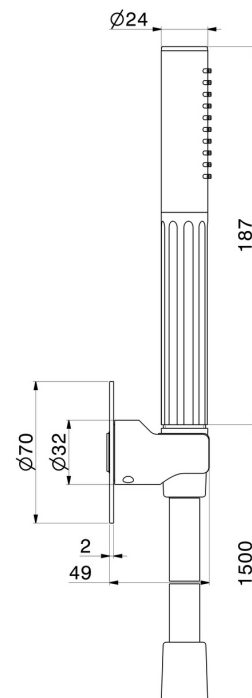

72849.01.014

Complete shower set, with hand shower and flexible. Without wall union - finish Matt White

FEATURES

Material	Brass
Technology	Save Water
Installation	Wall mounted

TECHNICAL DRAWING

72849.01.014

59.064

finish PVD Brushed Gun Metal

59.066

finish PVD Brushed steel

59.067

finish PVD Brushed Copper Bronze

59.098

finish PVD Brushed Pale Gold