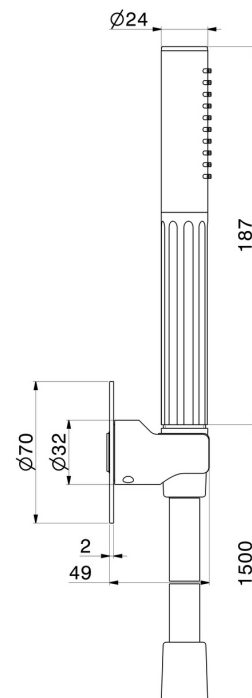

72849.01.093

Complete shower set, with hand shower and flexible. Without wall union - finish Matt Black

FEATURES

Material	Brass
Technology	Save Water
Installation	Wall mounted

TECHNICAL DRAWING

 **AR Preview**
try it in your home

21.018

finish Chrome

59.064

finish PVD Brushed Gun Metal

59.066

finish PVD Brushed steel

59.067

finish PVD Brushed Copper Bronze