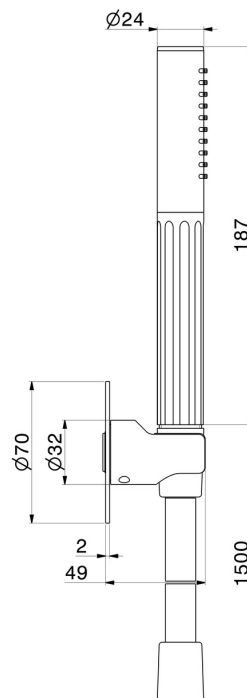

## 72849.21.018

Complete shower set, with hand shower and flexible. Without wall union - finish Chrome

### TECHNICAL DRAWING

---

**72849.21.018**

Complete shower set, with hand shower and flexible. Without wall union - finish Chrome