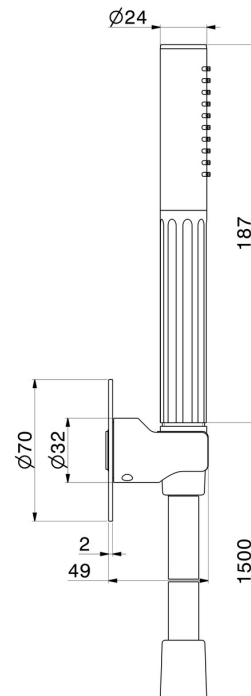

72849.59.066

Complete shower set, with hand shower and flexible. Without wall union - finish PVD Brushed steel

PVD Brushed steel

FEATURES

Material	Brass
Technology	Save Water
Installation	Wall mounted

TECHNICAL DRAWING

72849.59.066

Complete shower set, with hand shower and flexible. Without wall union - finish PVD Brushed steel

AVAILABLE FINISHES

59.066

PVD Brushed steel

01.014

finish Matt White

01.093