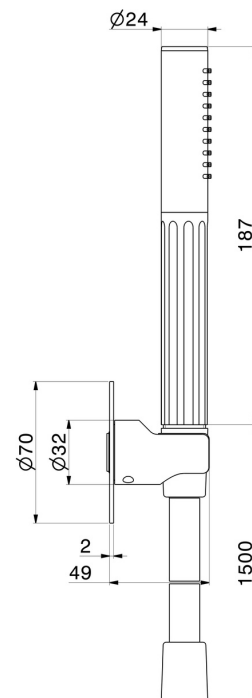

72849.59.067

Complete shower set, with hand shower and flexible. Without wall union - finish PVD Brushed Copper Bronze

PVD Brushed Copper Bronze

FEATURES

| | |
|--------------|---------------------|
| Material | Brass |
| Technology | Save Water |
| Installation | Wall mounted |

TECHNICAL DRAWING

72849.59.067

Complete shower set, with hand shower and flexible. Without wall union - finish PVD Brushed Copper Bronze

AVAILABLE FINISHES

59.067

PVD Brushed Copper Bronze

01.014

finish Matt White