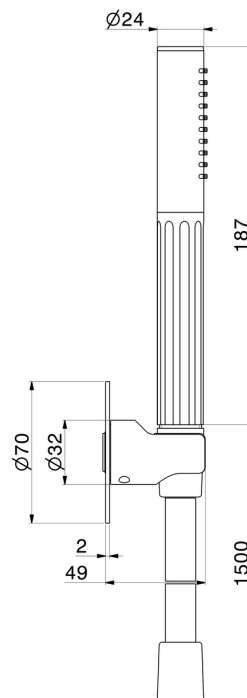

72849.59.098

Complete shower set, with hand shower and flexible. Without wall union - finish PVD Brushed Pale Gold

PVD Brushed Pale Gold

FEATURES

Material	Brass
Technology	Save Water
Installation	Wall mounted

TECHNICAL DRAWING

72849.59.098

Complete shower set, with hand shower and flexible. Without wall union - finish PVD Brushed Pale Gold

AVAILABLE FINISHES

59.098

PVD Brushed Pale Gold

01.014

finish Matt White