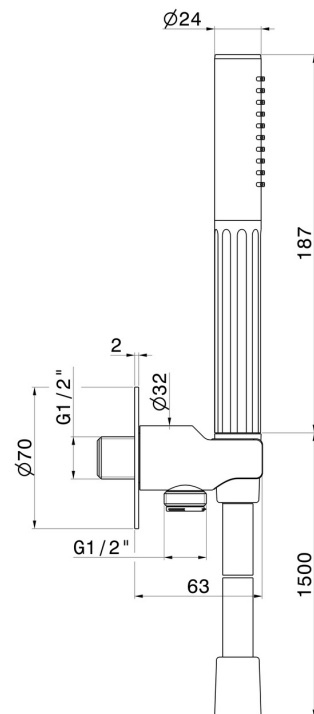

72848.01.014

Complete shower set, with hand shower, flexible and wall union with shower holder - finish Matt White

FEATURES

Material	Brass
Technology	Save Water
Installation	Wall mounted

TECHNICAL DRAWING

72848.01.014

Complete shower set, with hand shower, flexible and wall union with shower holder - finish Matt White

AVAILABLE FINISHES

01.014

Matt White

01.093

finish Matt Black

21.018