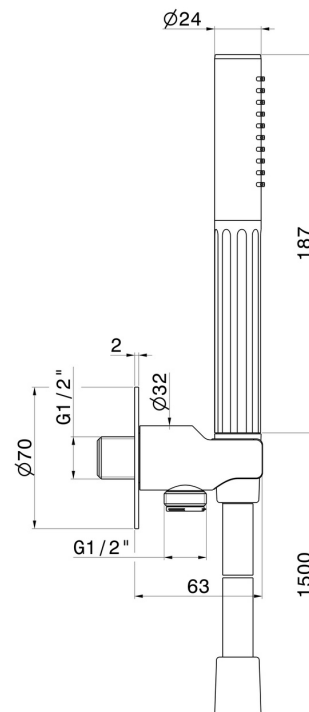

72848.01.093

Complete shower set, with hand shower, flexible and wall union with shower holder - finish Matt Black

FEATURES

- | | |
|--------------|---------------------|
| Material | Brass |
| Technology | Save Water |
| Installation | Wall mounted |

TECHNICAL DRAWING

72848.01.093

Complete shower set, with hand shower, flexible and wall union with shower holder - finish Matt Black

AVAILABLE FINISHES

01.093

Matt Black

01.014

finish Matt White