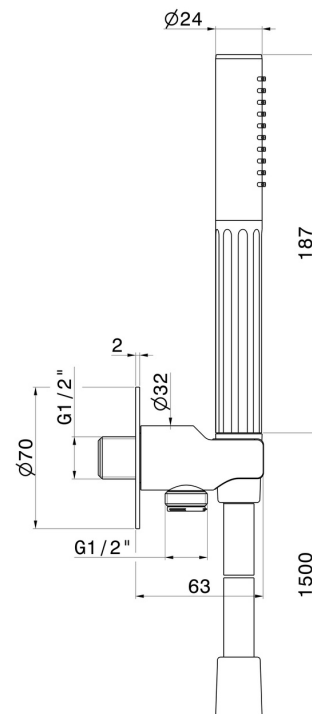

## 72848.21.018

Complete shower set, with hand shower, flexible and wall union with shower holder - finish Chrome

### FEATURES

Material	<b>Brass</b>
Technology	<b>Save Water</b>
Installation	<b>Wall mounted</b>

### TECHNICAL DRAWING

**72848.21.018**

Complete shower set, with hand shower, flexible and wall union with shower holder - finish Chrome

**AVAILABLE FINISHES**

---

**21.018**

Chrome

**01.014**