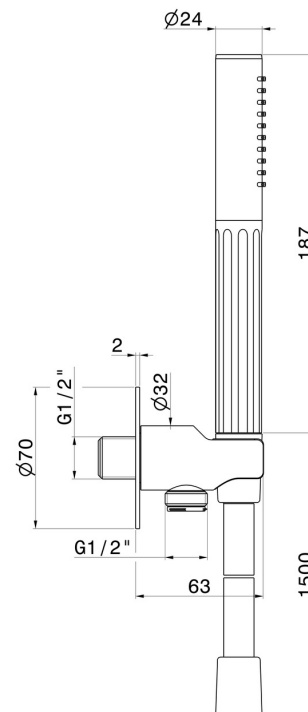

72848.59.064

Complete shower set, with hand shower, flexible and wall union with shower holder - finish PVD Brushed Gun Metal

FEATURES

Material	Brass
Technology	Save Water
Installation	Wall mounted

TECHNICAL DRAWING

72848.59.064

Complete shower set, with hand shower, flexible and wall union with shower holder - finish PVD Brushed Gun Metal

AVAILABLE FINISHES

59.064

PVD Brushed Gun Metal

01.014

finish Matt White

01.093