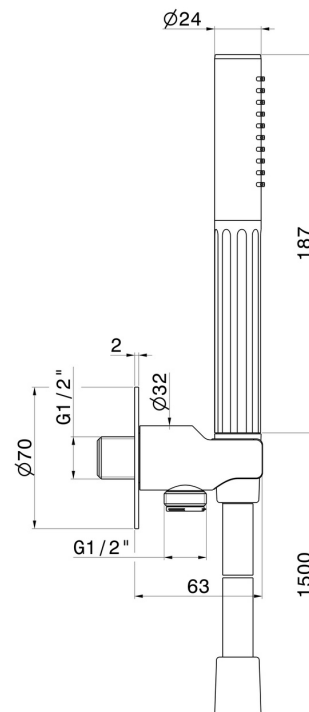

72848.59.066

Complete shower set, with hand shower, flexible and wall union with shower holder - finish PVD Brushed steel

FEATURES

Material	Brass
Technology	Save Water
Installation	Wall mounted

TECHNICAL DRAWING

72848.59.066

Complete shower set, with hand shower, flexible and wall union with shower holder - finish PVD Brushed steel

AVAILABLE FINISHES

59.066

PVD Brushed steel

01.014

finish Matt White

01.093