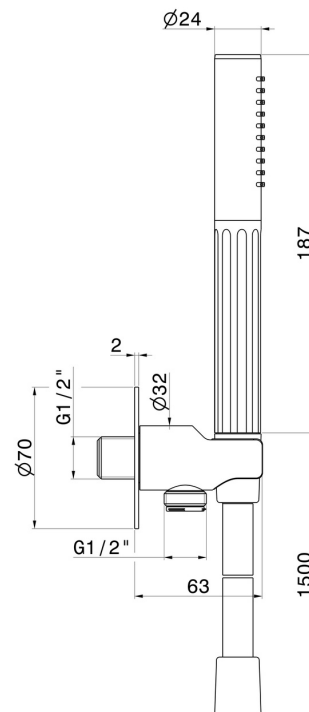

**72848.59.067**

Complete shower set, with hand shower, flexible and wall union with shower holder - finish PVD Brushed Copper Bronze

PVD Brushed Copper Bronze

**FEATURES**

Material	<b>Brass</b>
Technology	<b>Save Water</b>
Installation	<b>Wall mounted</b>

**TECHNICAL DRAWING**

**72848.59.067**

Complete shower set, with hand shower, flexible and wall union with shower holder - finish PVD Brushed Copper Bronze