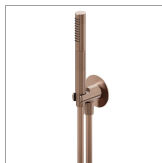

**72848.59.067**

Complete shower set, with hand shower, flexible and wall union with shower holder - finish PVD Brushed Copper Bronze

PVD Brushed Copper Bronze

**FEATURES**

Material	<b>Brass</b>
Technology	<b>Save Water</b>
Installation	<b>Wall mounted</b>

**TECHNICAL DRAWING**

**72848.59.067**

Complete shower set, with hand shower, flexible and wall union with shower holder - finish PVD Brushed Copper Bronze

#### AVAILABLE FINISHES

---

**59.067**

PVD Brushed Copper Bronze

**01.014**

finish Matt White

**01.093**

finish Matt Black

**61.020**

finish PVD Glossy Gold