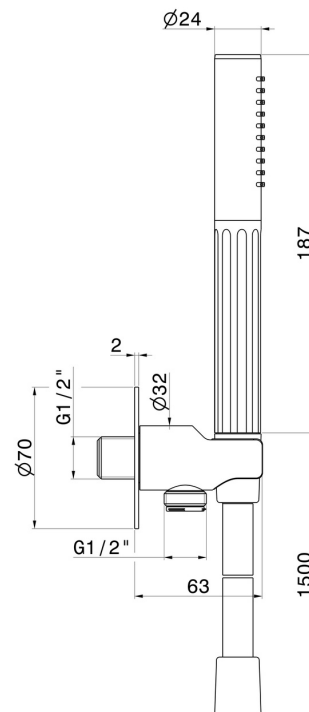

**72848.59.098**

Complete shower set, with hand shower, flexible and wall union with shower holder - finish PVD Brushed Pale Gold

PVD Brushed Pale Gold

**FEATURES**

Material	<b>Brass</b>
Technology	<b>Save Water</b>
Installation	<b>Wall mounted</b>

**TECHNICAL DRAWING**

**72848.59.098**

Complete shower set, with hand shower, flexible and wall union with shower holder - finish PVD Brushed Pale Gold