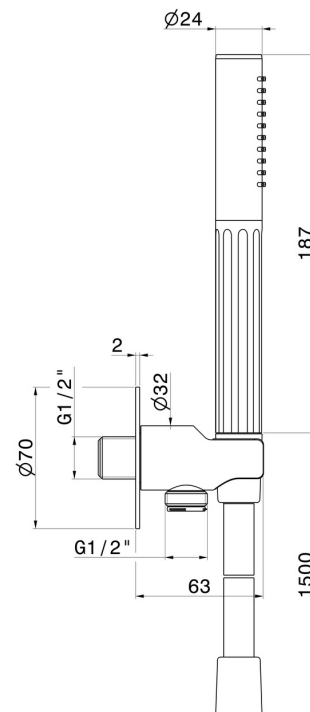

72848.61.020

Complete shower set, with hand shower, flexible and wall union with shower holder - finish PVD Glossy Gold

PVD Glossy Gold

FEATURES

Material	Brass
Technology	Save Water
Installation	Wall mounted

TECHNICAL DRAWING

72848.61.020

Complete shower set, with hand shower, flexible and wall union with shower holder - finish PVD Glossy Gold

AVAILABLE FINISHES

61.020

PVD Glossy Gold

01.014

finish Matt White