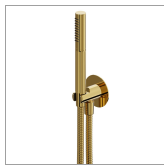

72848.61.020

Complete shower set, with hand shower, flexible and wall union with shower holder - finish PVD Glossy Gold

PVD Glossy Gold

FEATURES

Material	Brass
Technology	Save Water
Installation	Wall mounted

TECHNICAL DRAWING

72848.61.020

Complete shower set, with hand shower, flexible and wall union with shower holder - finish PVD Glossy Gold

AVAILABLE FINISHES

61.020

PVD Glossy Gold

01.014

finish Matt White

01.093

finish Matt Black

21.018

finish Chrome

59.064

finish PVD Brushed Gun Metal

59.066

finish PVD Brushed steel

59.067

finish PVD Brushed Copper Bronze

59.098

finish PVD Brushed Pale Gold