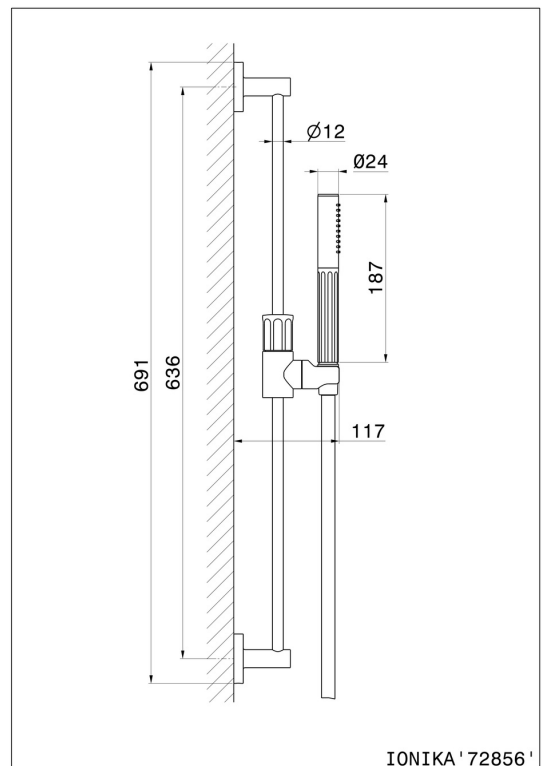

72856.01.014

Complete shower set, with hand shower, L=150 cm flexible, without wall union - finish Matt White

FEATURES

Material	Brass
Technology	Save Water
Installation	Wall mounted

TECHNICAL DRAWING

72856.01.014

Complete shower set, with hand shower, L=150 cm flexible, without wall union - finish Matt White

AVAILABLE FINISHES

01.014

Matt White

01.093

finish Matt Black

21.018

finish Chrome