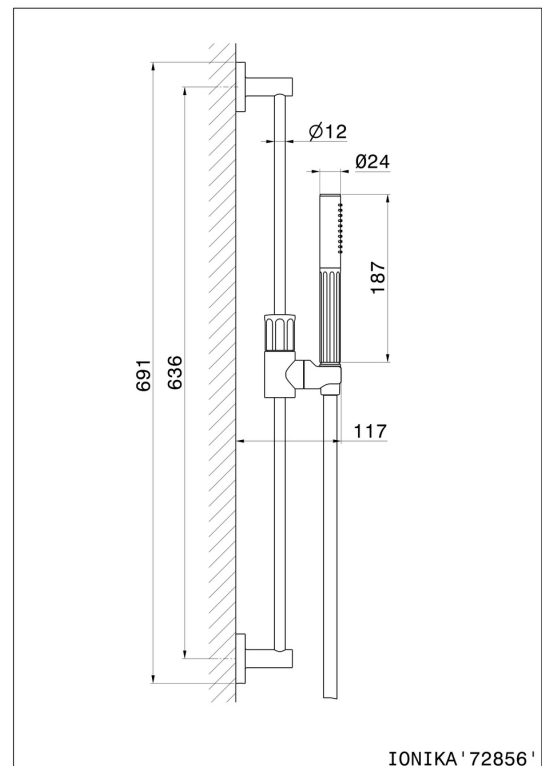

72856.01.093

Complete shower set, with hand shower, L=150 cm flexible,
without wall union - finish Matt Black

FEATURES

Material	Brass
Technology	Save Water
Installation	Wall mounted

TECHNICAL DRAWING

 **AR Preview**
try it in your home

More Details
on our [website](#)

72856.01.093

Complete shower set, with hand shower, L=150 cm flexible, without wall union - finish Matt Black

AVAILABLE FINISHES

01.093

Matt Black

01.014

finish Matt White