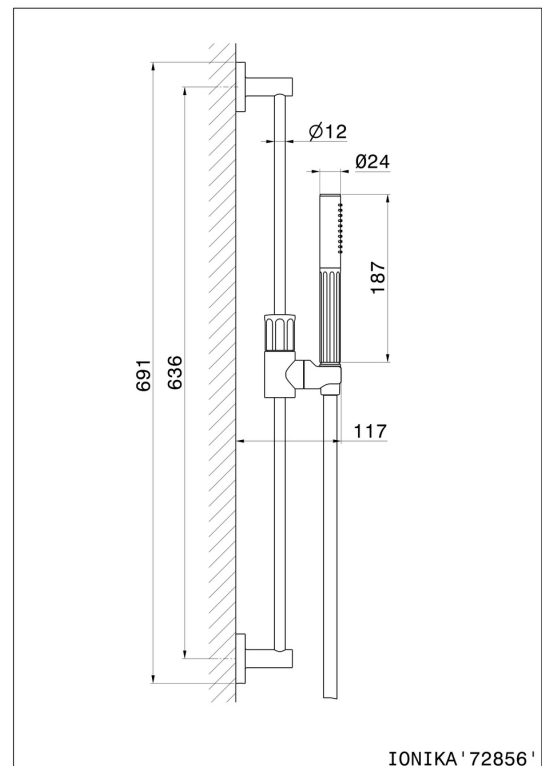

## 72856.21.018

Complete shower set, with hand shower, L=150 cm flexible,  
without wall union - finish Chrome

### FEATURES

Material	<b>Brass</b>
Technology	<b>Save Water</b>
Installation	<b>Wall mounted</b>

### TECHNICAL DRAWING

**72856.21.018**

Complete shower set, with hand shower, L=150 cm flexible, without wall union - finish Chrome