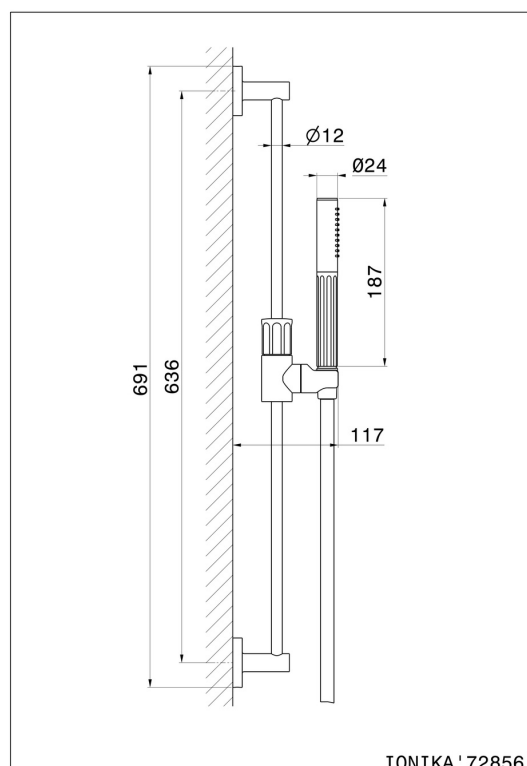

## 72856.59.064

Complete shower set, with hand shower, L=150 cm flexible,  
without wall union - finish PVD Brushed Gun Metal

### FEATURES

Material	<b>Brass</b>
Technology	<b>Save Water</b>
Installation	<b>Wall mounted</b>

### TECHNICAL DRAWING

**72856.59.064**

Complete shower set, with hand shower, L=150 cm flexible, without wall union - finish PVD Brushed Gun Metal

**AVAILABLE FINISHES**

---

**59.064**

PVD Brushed Gun Metal