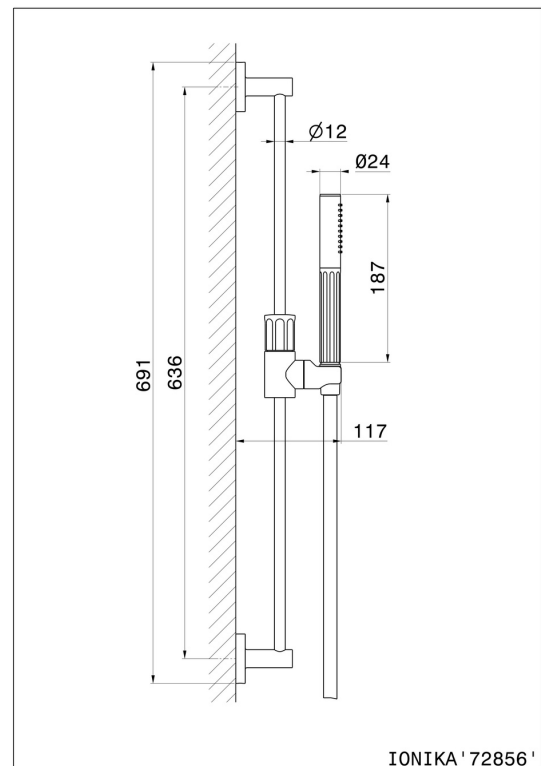

72856.59.066

Complete shower set, with hand shower, L=150 cm flexible,
without wall union - finish PVD Brushed steel

PVD Brushed steel

FEATURES

- | | |
|--------------|---------------------|
| Material | Brass |
| Technology | Save Water |
| Installation | Wall mounted |

TECHNICAL DRAWING

72856.59.066

Complete shower set, with hand shower, L=150 cm flexible, without wall union - finish PVD Brushed steel

AVAILABLE FINISHES

59.066

PVD Brushed steel

01.014

finish Matt White