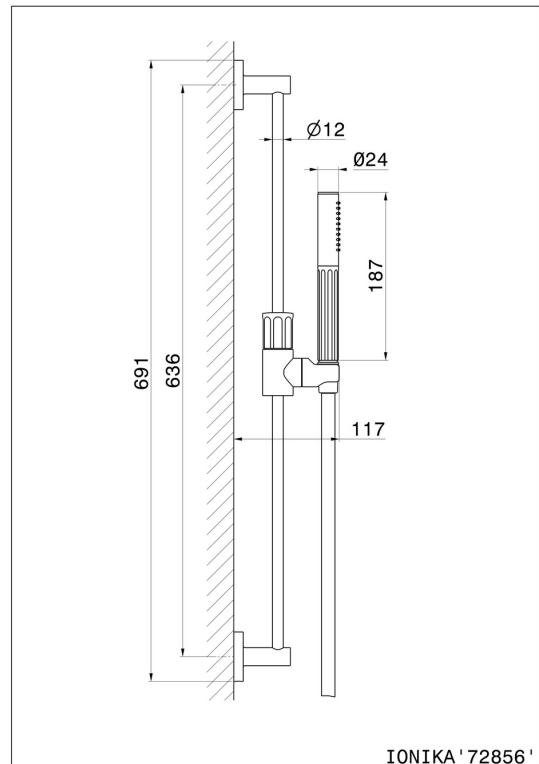

72856.59.067

Complete shower set, with hand shower, L=150 cm flexible,
without wall union - finish PVD Brushed Copper Bronze

PVD Brushed Copper Bronze

FEATURES

Material	Brass
Technology	Save Water
Installation	Wall mounted

TECHNICAL DRAWING

72856.59.067

Complete shower set, with hand shower, L=150 cm flexible, without wall union - finish PVD
Brushed Copper Bronze

AVAILABLE FINISHES

59.067

PVD Brushed Copper Bronze

01.014

finish Matt White