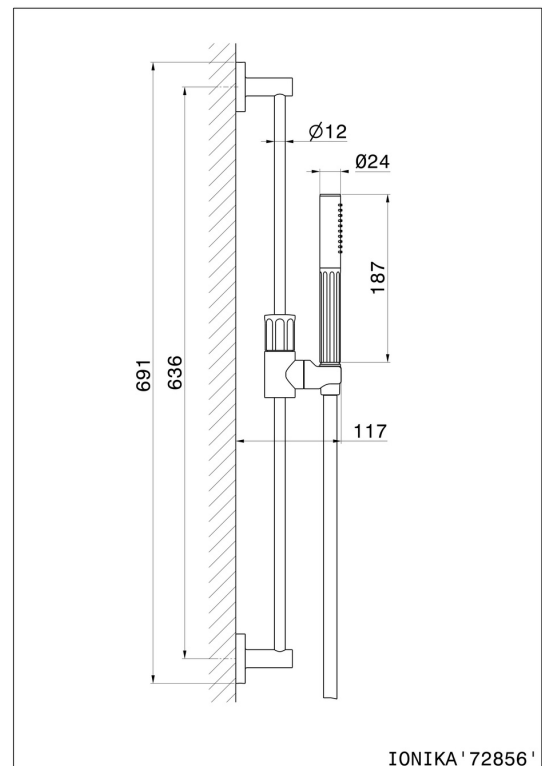

72856.59.098

Complete shower set, with hand shower, L=150 cm flexible,
without wall union - finish PVD Brushed Pale Gold

PVD Brushed Pale Gold

FEATURES

Material	Brass
Technology	Save Water
Installation	Wall mounted

TECHNICAL DRAWING

72856.59.098

Complete shower set, with hand shower, L=150 cm flexible, without wall union - finish PVD Brushed Pale Gold

AVAILABLE FINISHES

59.098

PVD Brushed Pale Gold

01.014

finish Matt White