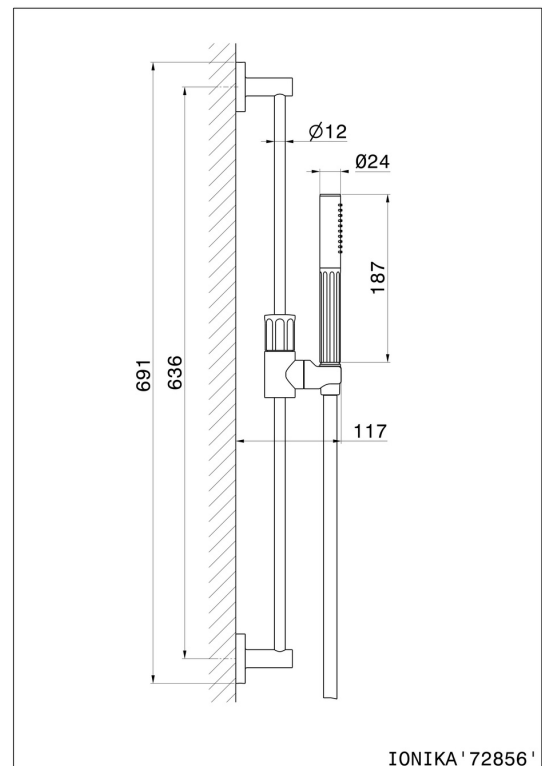

72856.61.020

Complete shower set, with hand shower, L=150 cm flexible,
without wall union - finish PVD Glossy Gold

PVD Glossy Gold

FEATURES

Material	Brass
Technology	Save Water
Installation	Wall mounted

TECHNICAL DRAWING

72856.61.020

Complete shower set, with hand shower, L=150 cm flexible, without wall union - finish PVD Glossy Gold

AVAILABLE FINISHES

61.020

PVD Glossy Gold

01.014

finish Matt White

01.093