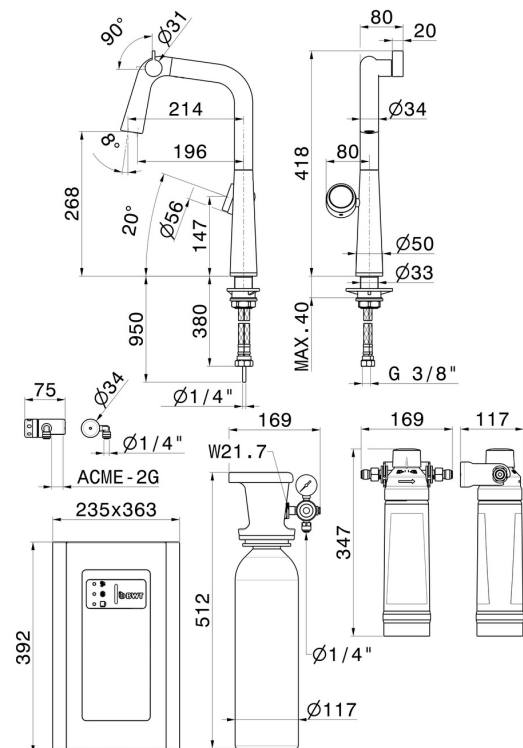

TECHNICAL DRAWING