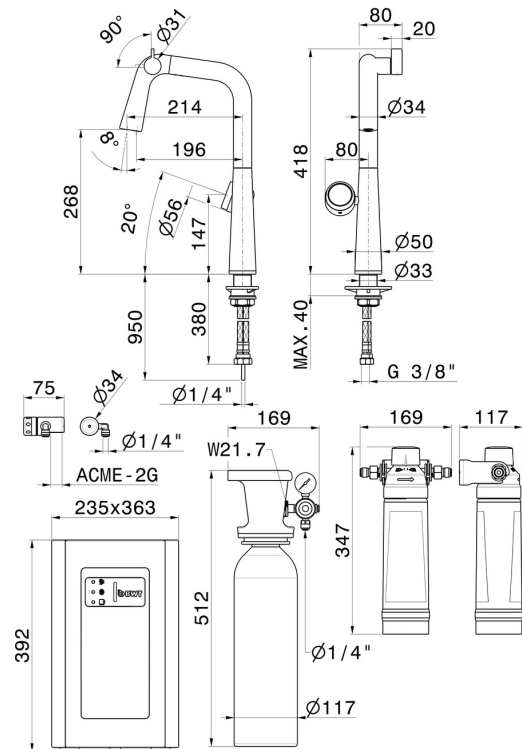

TECHNICAL DRAWING