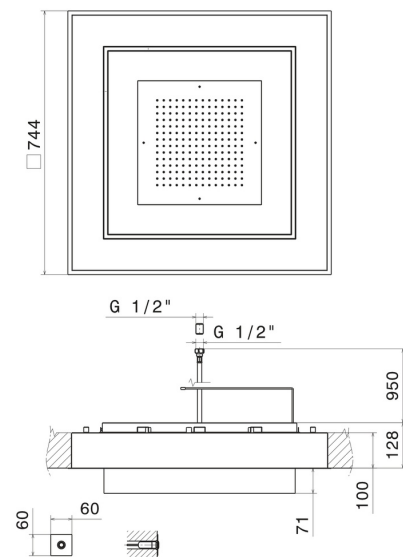

688.01.093

Concealed head shower in INOX AISI 316 stainless steel, with raining jet and chromatherapy lighting system. Equipped with button control - finish Matt Black

FEATURES

Material	Stainless Steel
Installation	Ceiling-mounted

TECHNICAL DRAWING

688.01.093

Concealed head shower in INOX AISI 316 stainless steel, with raining jet and chromatherapy lighting system. Equipped with button control - finish Matt Black

AVAILABLE FINISHES