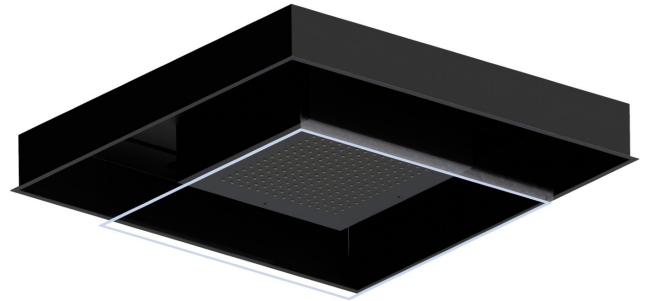

688.01.093

Concealed head shower in INOX AISI 316 stainless steel, with raining jet and chromatherapy lighting system. Equipped with button control - finish Matt Black

FEATURES

Material	Stainless Steel
Installation	Ceiling-mounted

TECHNICAL DRAWING

688.01.093

Concealed head shower in INOX AISI 316 stainless steel, with raining jet and chromatherapy lighting system. Equipped with button control - finish Matt Black

AVAILABLE FINISHES