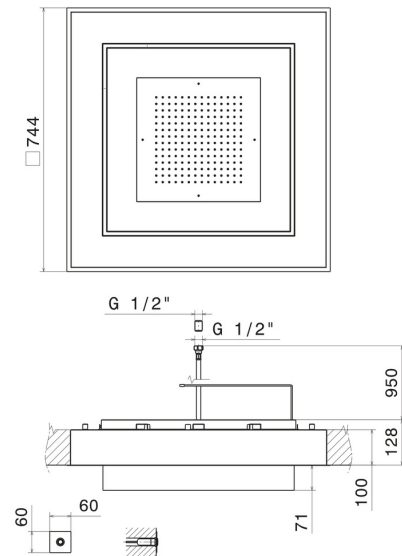

688.46.093

Concealed head shower in INOX AISI 316 stainless steel, with raining jet and chromatherapy lighting system. Equipped with button control - finish Brushed steel + Matt black

Brushed steel + Matt black

FEATURES

Material	Stainless Steel
Installation	Ceiling-mounted

TECHNICAL DRAWING

688.46.093

Concealed head shower in INOX AISI 316 stainless steel, with raining jet and chromatherapy lighting system. Equipped with button control - finish Brushed steel + Matt black