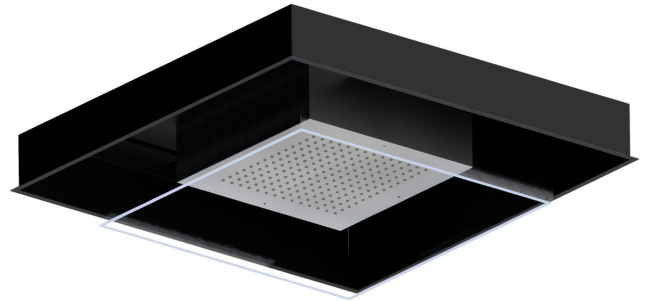

688.46.093

Concealed head shower in INOX AISI 316 stainless steel, with raining jet and chromatherapy lighting system. Equipped with button control - finish Brushed steel + Matt black

Brushed steel + Matt black

FEATURES

Material	Stainless Steel
Installation	Ceiling-mounted

TECHNICAL DRAWING

688.46.093

Concealed head shower in INOX AISI 316 stainless steel, with raining jet and chromatherapy lighting system. Equipped with button control - finish Brushed steel + Matt black