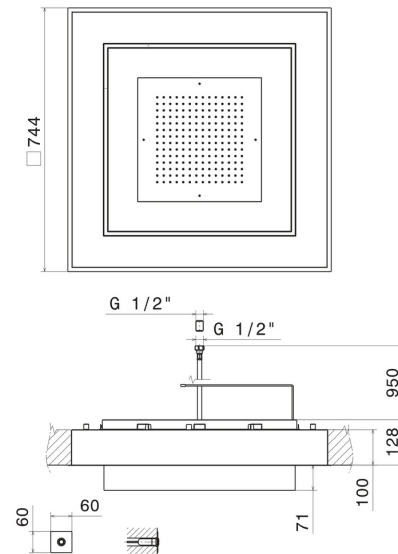

## 688.50.050

Concealed head shower in INOX AISI 316 stainless steel, with raining jet and chromatherapy lighting system. Equipped with button control - finish Stainless Steel

Stainless Steel

### TECHNICAL DRAWING

---

**688.50.050**

Concealed head shower in INOX AISI 316 stainless steel, with raining jet and chromatherapy lighting system. Equipped with button control - finish Stainless Steel

**AVAILABLE FINISHES**