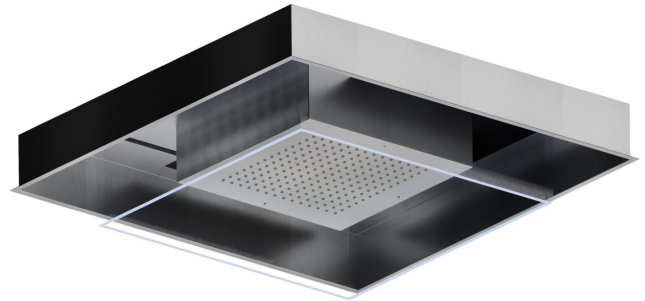

## 688.50.050

Concealed head shower in INOX AISI 316 stainless steel, with raining jet and chromatherapy lighting system. Equipped with button control - finish Stainless Steel

Stainless Steel

### FEATURES

---

Material	<b>Stainless Steel</b>
Installation	<b>Ceiling-mounted</b>

### TECHNICAL DRAWING

---

**688.50.050**

Concealed head shower in INOX AISI 316 stainless steel, with raining jet and chromatherapy lighting system. Equipped with button control - finish Stainless Steel

**AVAILABLE FINISHES**