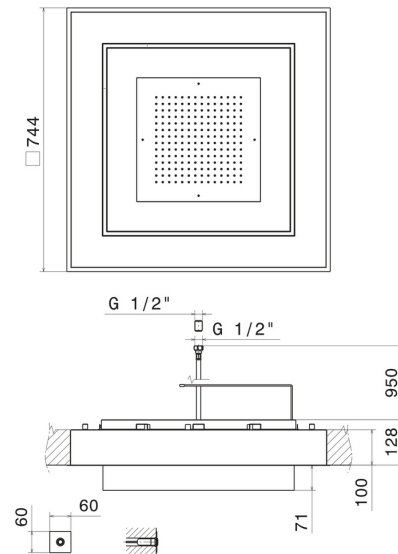

688.A3.050

Concealed head shower in INOX AISI 316 stainless steel, with raining jet and chromatherapy lighting system. Equipped with button control - finish Brushed steel + Copper Glossy

Brushed steel + Copper Glossy

FEATURES

| | |
|--------------|------------------------|
| Material | Stainless Steel |
| Installation | Ceiling-mounted |

TECHNICAL DRAWING

688.A3.050

Concealed head shower in INOX AISI 316 stainless steel, with raining jet and chromatherapy lighting system. Equipped with button control - finish Brushed steel + Copper Glossy