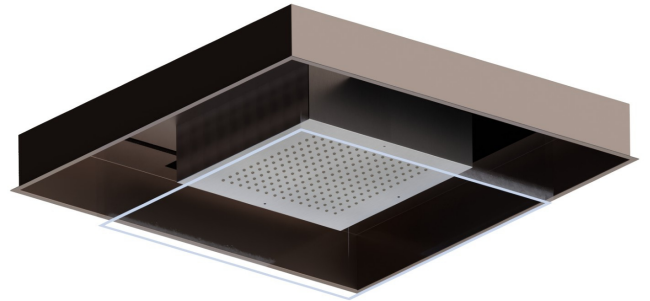

688.A3.050

Concealed head shower in INOX AISI 316 stainless steel, with raining jet and chromatherapy lighting system. Equipped with button control - finish Brushed steel + Copper Glossy

Brushed steel + Copper Glossy

FEATURES

| | |
|--------------|------------------------|
| Material | Stainless Steel |
| Installation | Ceiling-mounted |

TECHNICAL DRAWING

688.A3.050

Concealed head shower in INOX AISI 316 stainless steel, with raining jet and chromatherapy lighting system. Equipped with button control - finish Brushed steel + Copper Glossy