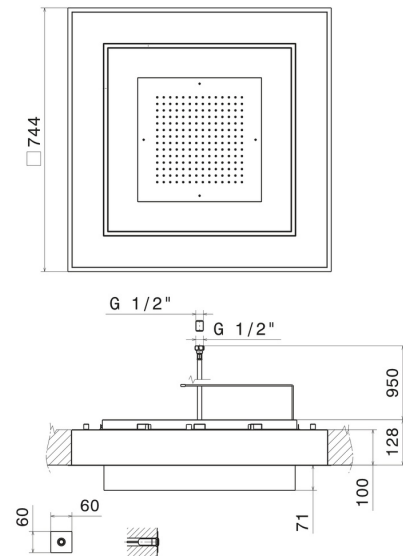

## 688.A6.050

Concealed head shower in INOX AISI 316 stainless steel, with raining jet and chromatherapy lighting system. Equipped with button control - finish Brushed steel + Titanium Satin

Brushed steel + Titanium Satin

### TECHNICAL DRAWING

---

**688.A6.050**

Concealed head shower in INOX AISI 316 stainless steel, with raining jet and chromatherapy lighting system. Equipped with button control - finish Brushed steel + Titanium Satin