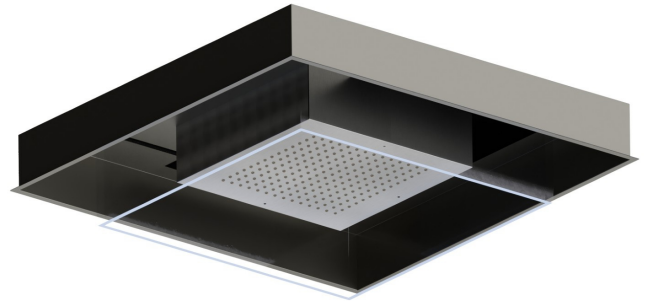

## 688.A6.050

Concealed head shower in INOX AISI 316 stainless steel, with raining jet and chromatherapy lighting system. Equipped with button control - finish Brushed steel + Titanium Satin

Brushed steel + Titanium Satin

### FEATURES

---

Material	<b>Stainless Steel</b>
Installation	<b>Ceiling-mounted</b>

### TECHNICAL DRAWING

---

**688.A6.050**

Concealed head shower in INOX AISI 316 stainless steel, with raining jet and chromatherapy lighting system. Equipped with button control - finish Brushed steel + Titanium Satin