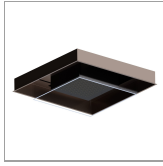

688.C3.093

Concealed head shower in INOX AISI 316 stainless steel, with raining jet and chromatherapy lighting system. Equipped with button control - finish Matt black + Copper Glossy

Matt black + Copper Glossy

FEATURES

Material	Stainless Steel
Installation	Ceiling-mounted

TECHNICAL DRAWING

688.C3.093

Concealed head shower in INOX AISI 316 stainless steel, with raining jet and chromatherapy lighting system. Equipped with button control - finish Matt black + Copper Glossy