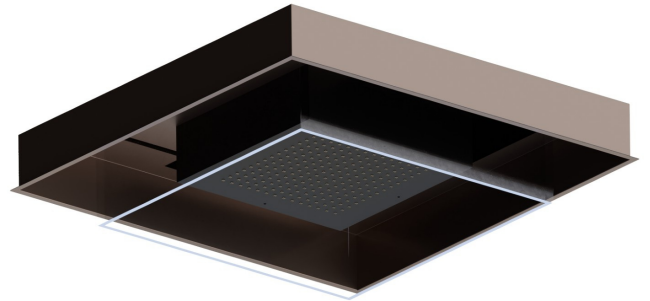

688.C3.093

Concealed head shower in INOX AISI 316 stainless steel, with raining jet and chromatherapy lighting system. Equipped with button control - finish Matt black + Copper Glossy

Matt black + Copper Glossy

FEATURES

Material	Stainless Steel
Installation	Ceiling-mounted

TECHNICAL DRAWING

688.C3.093

Concealed head shower in INOX AISI 316 stainless steel, with raining jet and chromatherapy lighting system. Equipped with button control - finish Matt black + Copper Glossy