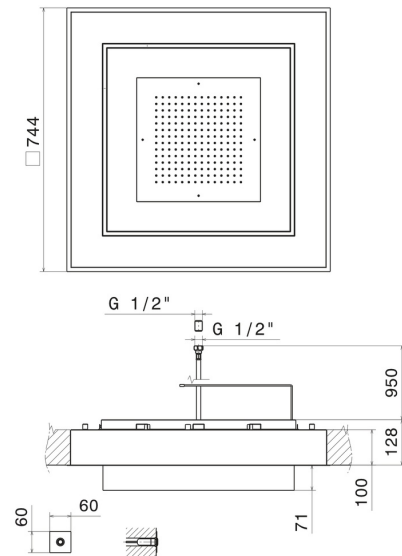

688.C3.093

Concealed head shower in INOX AISI 316 stainless steel, with raining jet and chromatherapy lighting system. Equipped with button control - finish Matt black + Copper Glossy

Matt black + Copper Glossy

FEATURES

Material	Stainless Steel
Installation	Ceiling-mounted

TECHNICAL DRAWING

688.C3.093

Concealed head shower in INOX AISI 316 stainless steel, with raining jet and chromatherapy lighting system. Equipped with button control - finish Matt black + Copper Glossy